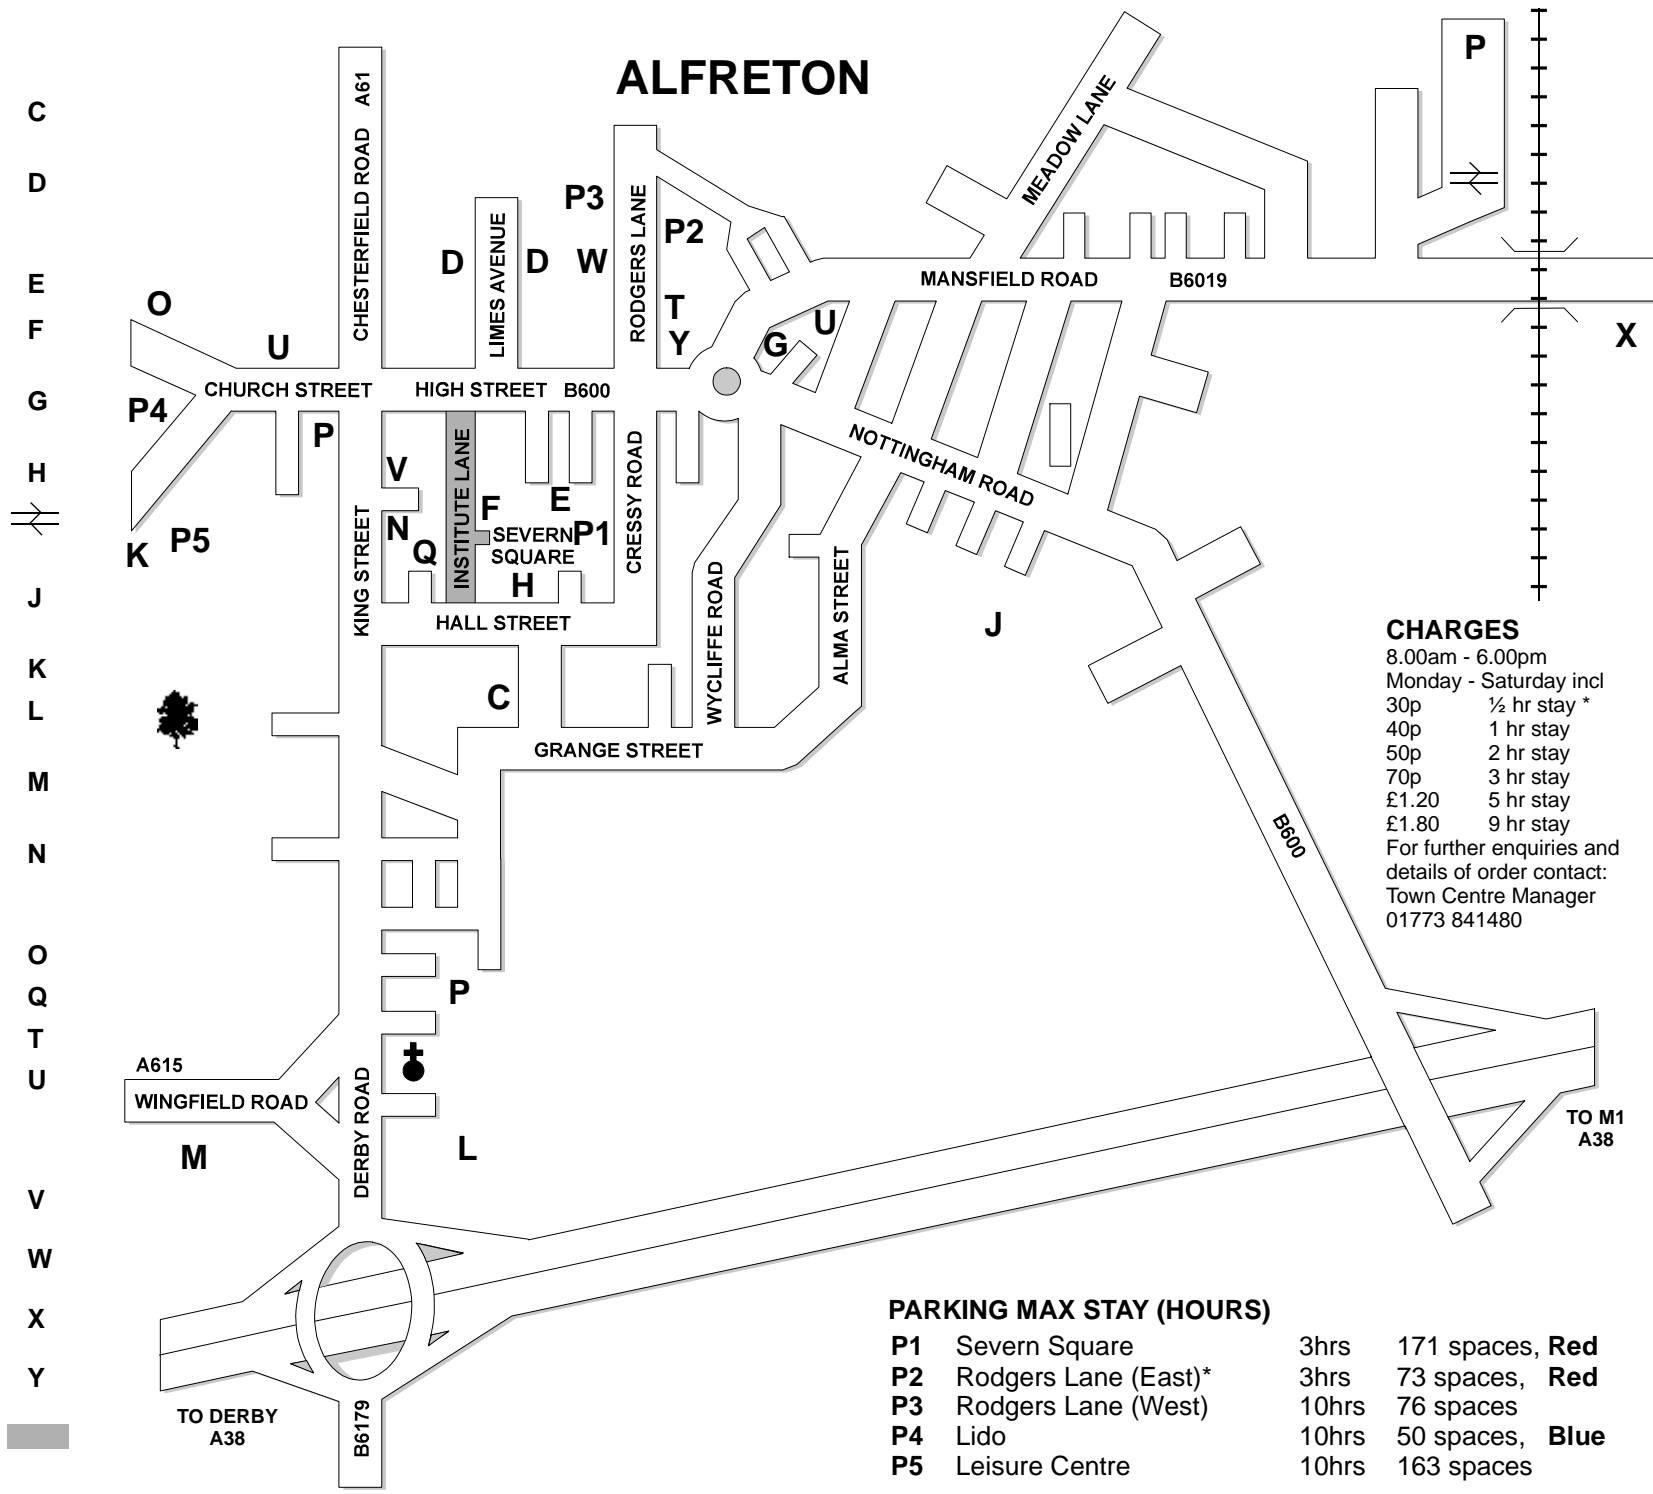

Key

- Police Station
  Tel: 0845 123 33 33
- Doctors Surgeries
  An additional leaflet is available from
  the Tourist Information Centre
- Library - Tel: 01773 833199
- Post Office
  Institute Lane - Tel: 01773 832072
- Fire Station Administrative Service
  Tel: 01332 771221
- Bus Station, Hall St
  Alfreton & Mansfield
  Parkway Station
- Alfreton Town Football Club
  Tel: 01773 830277
- Leisure Centre - Tel: 01773 834817
- Watchorn Tennis Club
  Tel: 01773 835916
- Alfreton Golf Club
  Tel: 01773 832070
- Inland Revenue,
  Horsefair House
  Tel: 01773 523100
- Alfreton Hall
- Indoor Market Hall
- Toilets & Toilet for Disabled People
- Dental Practices
  An additional leaflet is available from
  the Tourist Information Centre
- Alfreton Antique Centre
- Alfreton & District Heritage Centre
- Carnfield Hall
- Amber Valley Town Centre Office
- Institute Lane (pedestrianised)

CHARGES
8.00am - 6.00pm
Monday - Saturday incl

30p	½ hr stay *
40p	1 hr stay
50p	2 hr stay
70p	3 hr stay
£1.20	5 hr stay
£1.80	9 hr stay

For further enquiries and
details of order contact:
Town Centre Manager
01773 841480

PARKING MAX STAY (HOURS)

P1	Severn Square	3hrs	171 spaces, Red
P2	Rodgers Lane (East)*	3hrs	73 spaces, Red
P3	Rodgers Lane (West)	10hrs	76 spaces
P4	Lido	10hrs	50 spaces, Blue
P5	Leisure Centre	10hrs	163 spaces