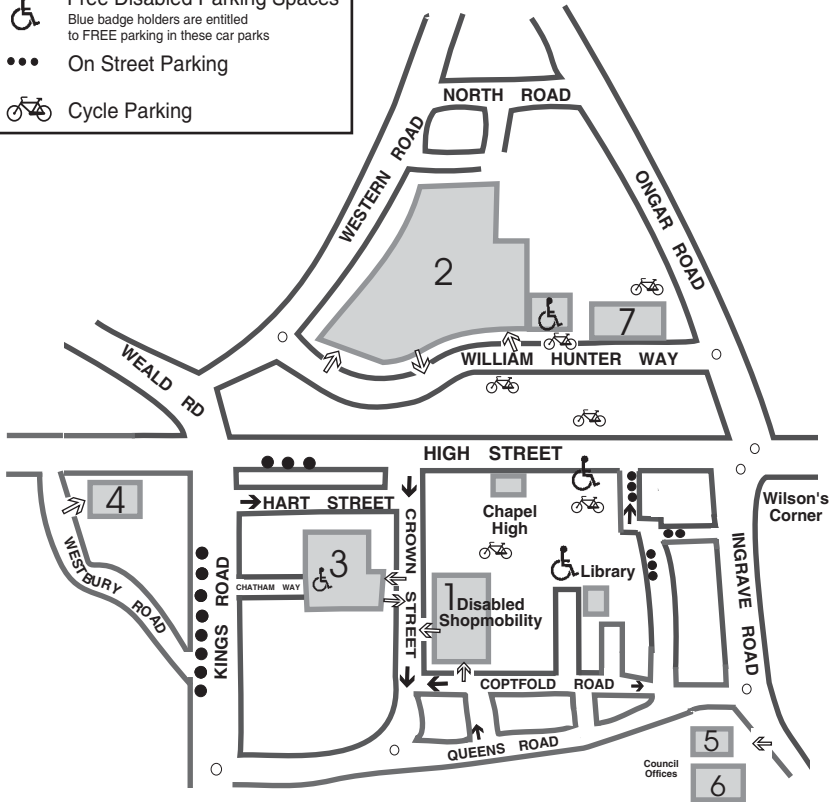

Brentwood
Borough Council

Parking in Brentwood

Free Disabled Parking Spaces
Blue badge holders are entitled to FREE parking in these car parks

On Street Parking

Cycle Parking

1	MULTI STOREY 734 spaces (23 Disabled)	4	WESTBURY ROAD 97 Spaces (Season Tickets Only)
2	WILLIAM HUNTER WAY 379 Spaces (32 Disabled)	5 & 6	TOWN HALL CAR PARKS 163 Spaces (Sat & Sun Only)
3	CHATHAM WAY (Formerly Harts Street/Crown Street) 117 Spaces (5 Disabled)	7	SAINSBURY'S 410 Spaces (Sainsbury Controlled)