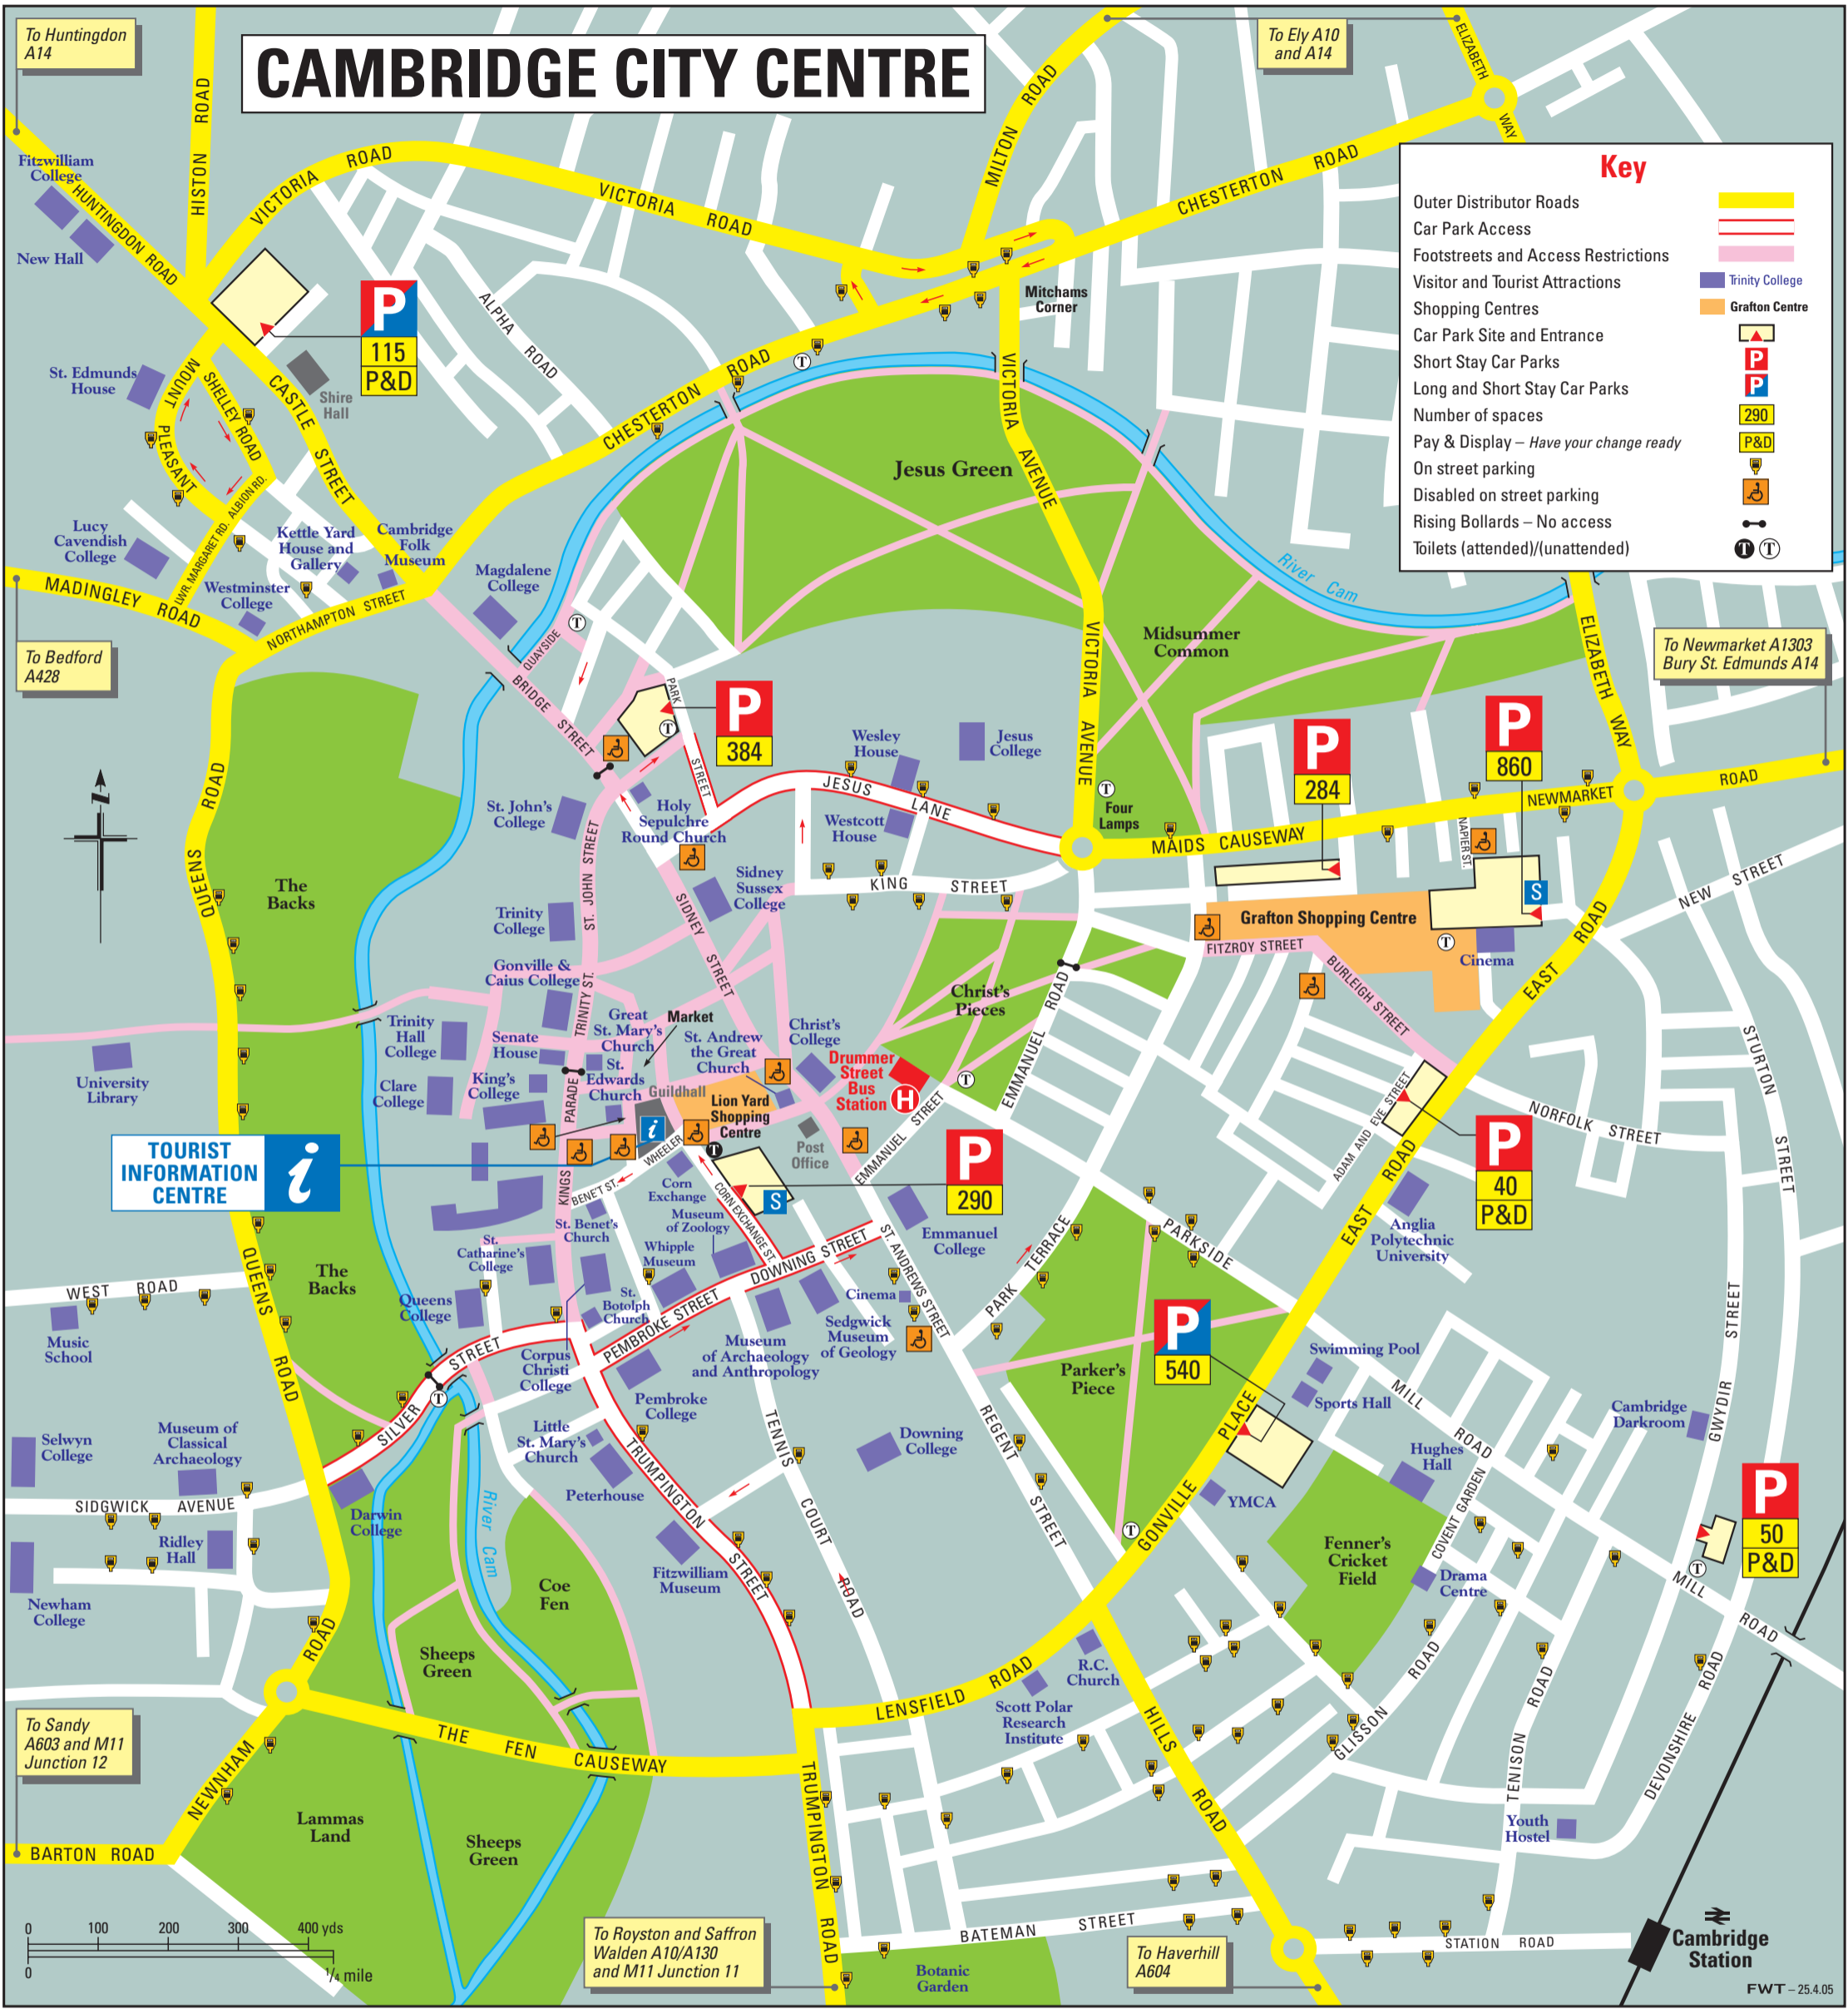

# CAMBRIDGE CITY CENTRE

Key	
Outer Distributor Roads	
Car Park Access	
Footstreets and Access Restrictions	
Visitor and Tourist Attractions	
Shopping Centres	
Car Park Site and Entrance	
Short Stay Car Parks	
Long and Short Stay Car Parks	
Number of spaces	
Pay & Display - Have your change ready	
On street parking	
Disabled on street parking	
Rising Bollards - No access	
Toilets (attended)/(unattended)	

To Royston and Saffron Walden A10/A130 and M11 Junction 11

To Haverhill A604

Cambridge Station