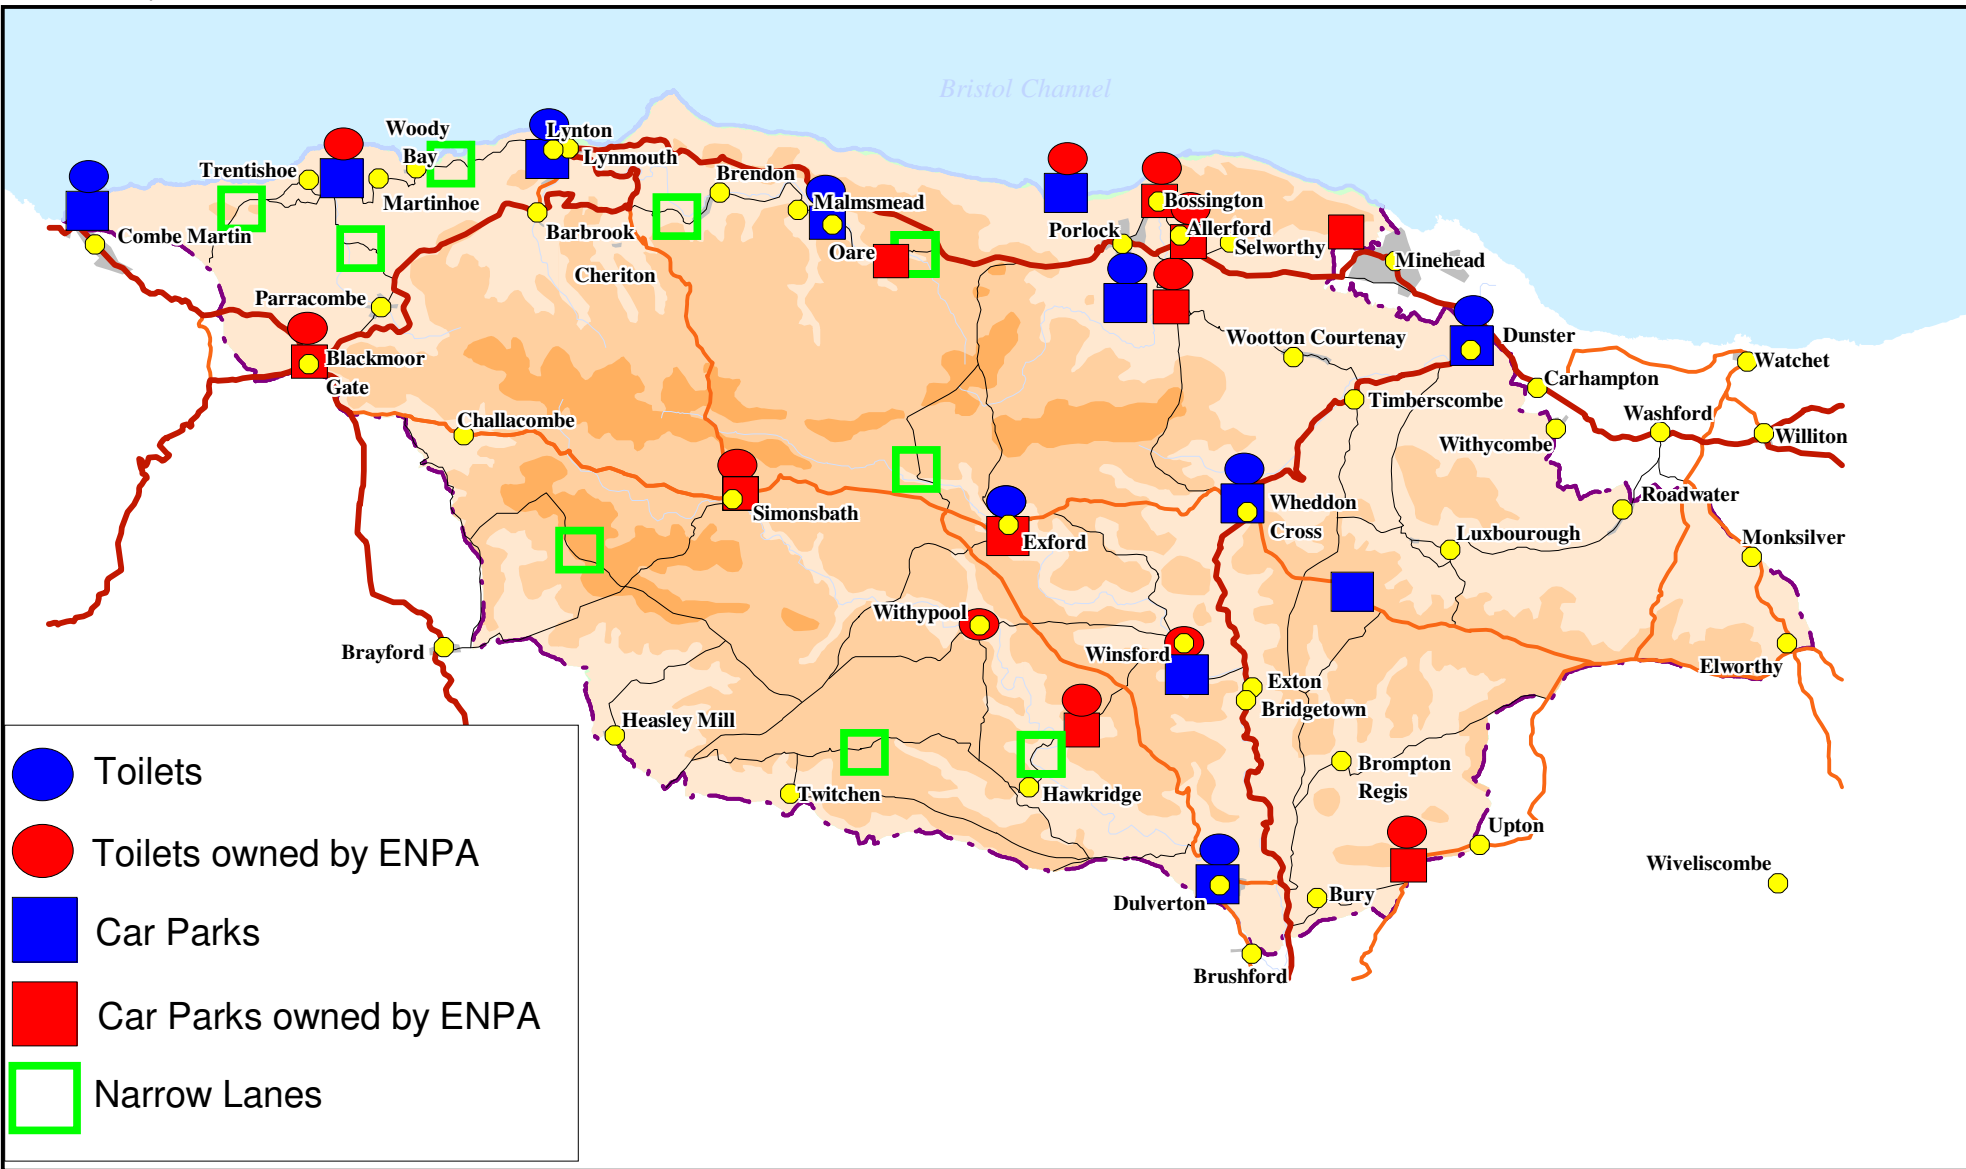

Motorhome Information

Toilets, Car parks & Narrow Lanes

Exmoor National Park Authority
Exmoor House, Dulverton
Somerset, TA22 9HL
Tel: 01398 323665,
Fax: 01398 323150,
E-mail: info@exmoor-nationalpark.gov.uk,
Website: www.exmoor-nationalpark.gov.uk.

Reproduced from an Ordnance Survey map with
the permission of the Controller of HMSO © Crown
Copyright reserved. Licence No 100024878

Date: 8 January 2007

Compiled by: PDH

Scale 1:214980

Compiled & Printed by Exmoor National Park Authority