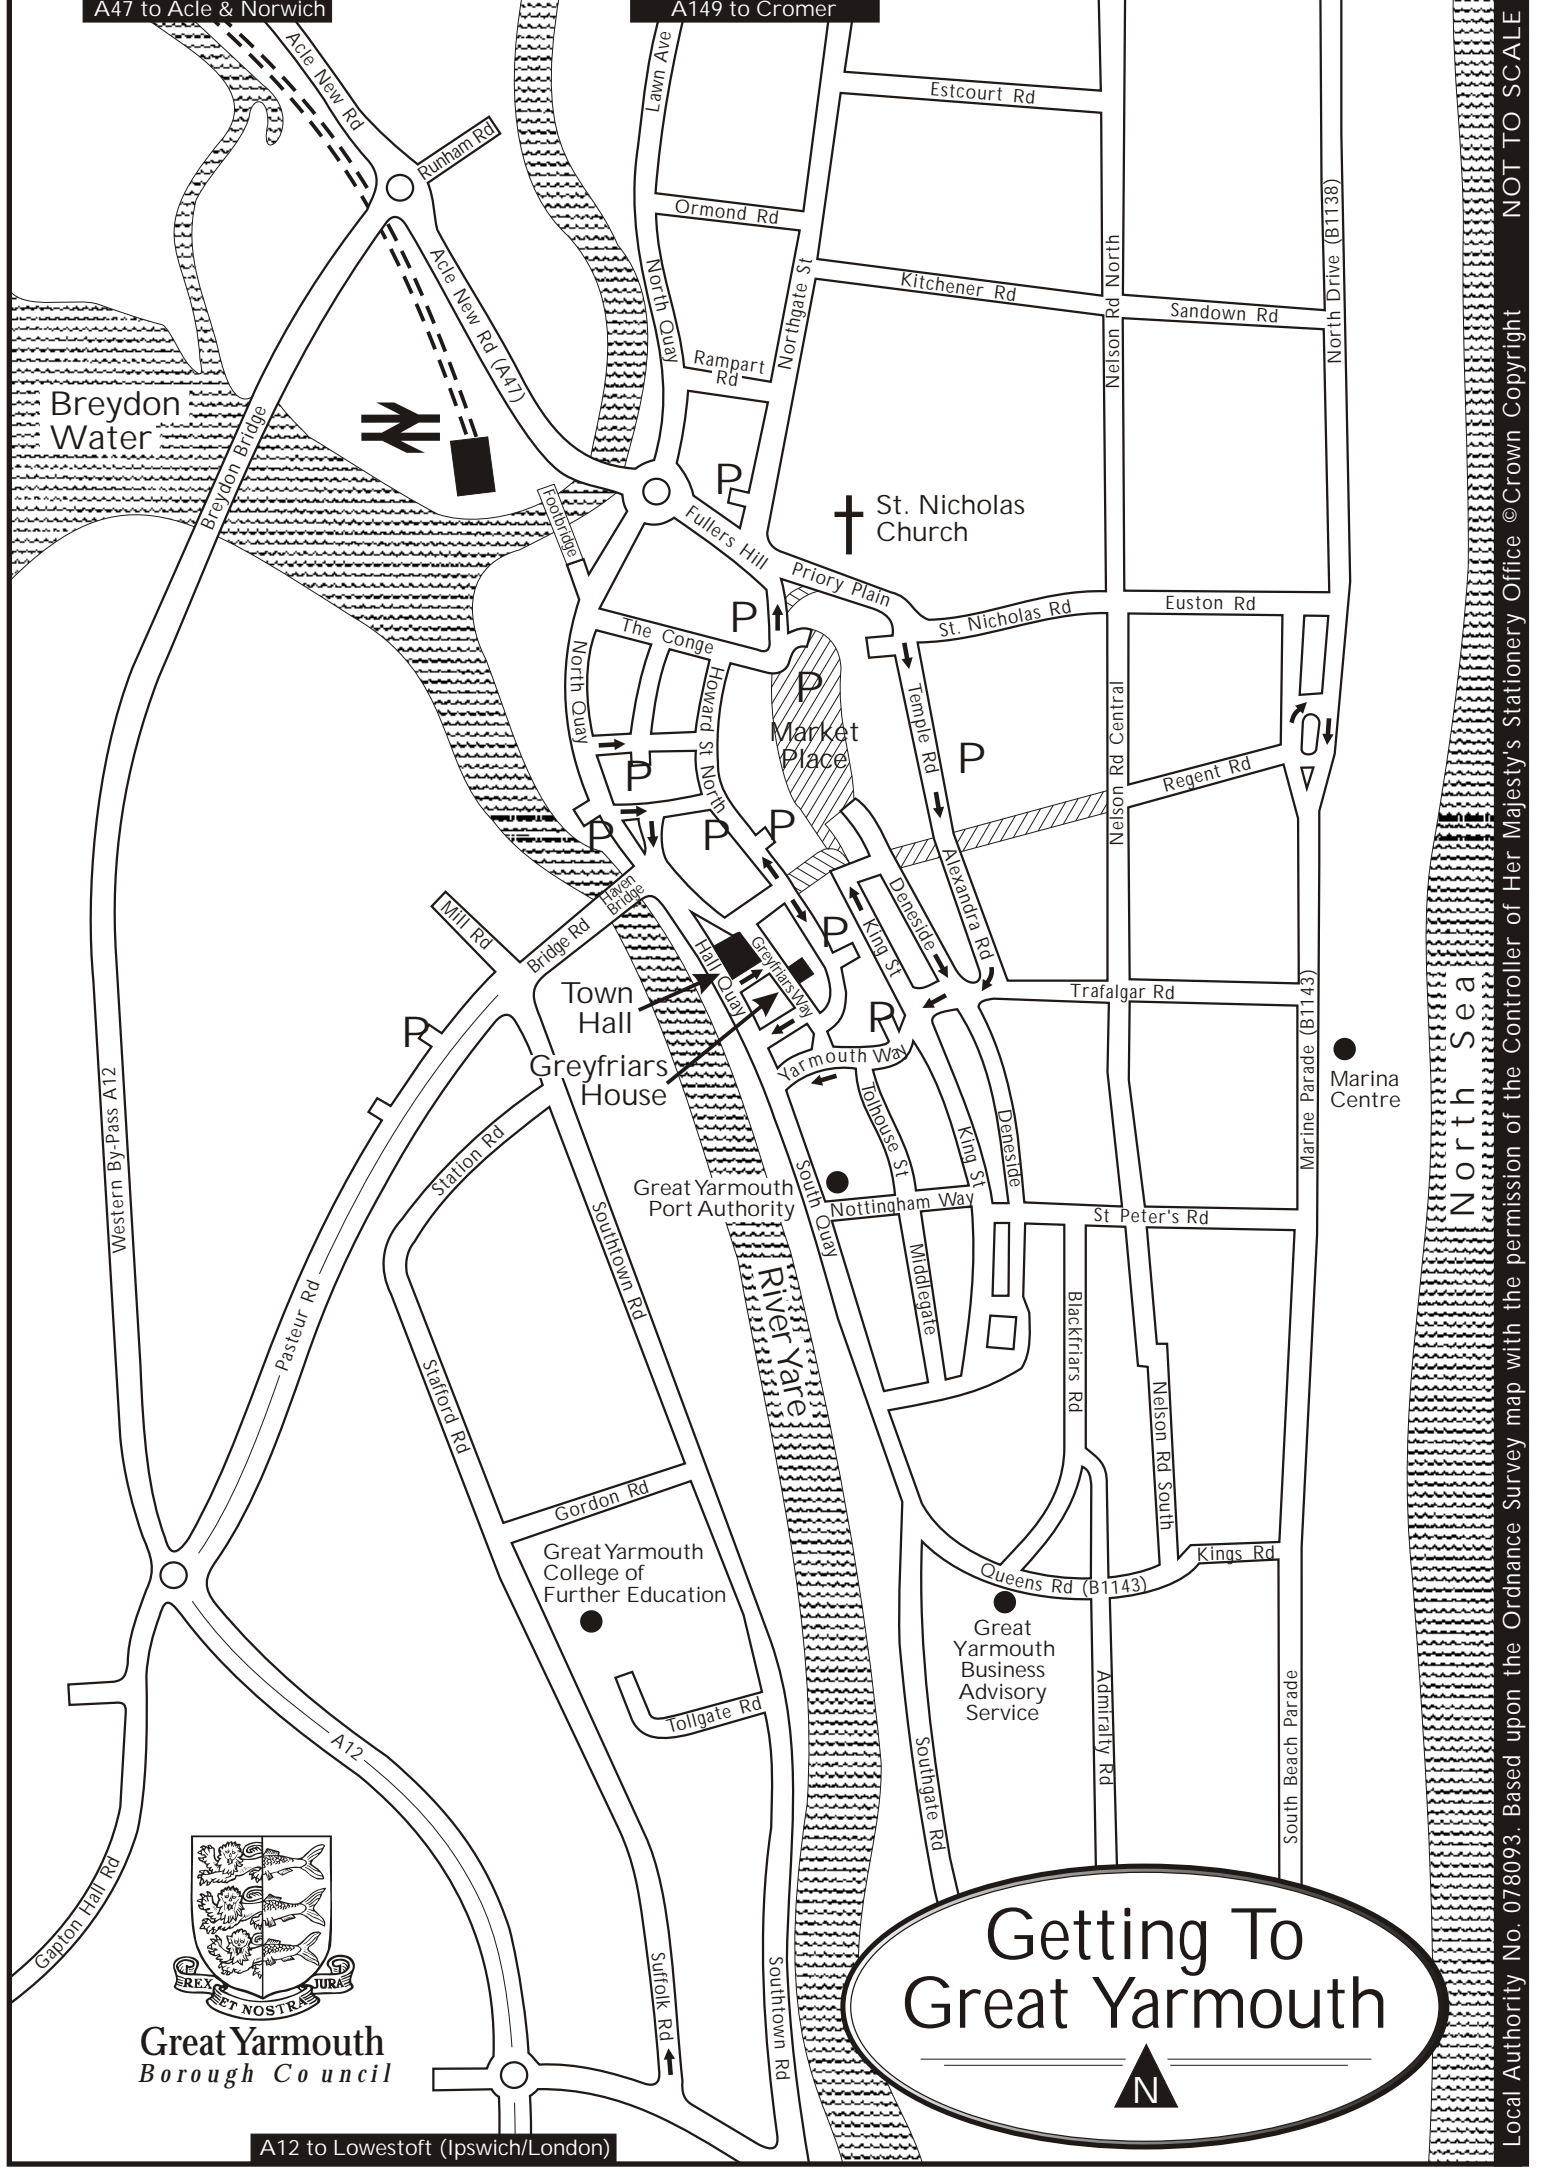

A47 to Acle & Norwich

A149 to Cromer

**Getting To
Great Yarmouth**

N

A12 to Lowestoft (Ipswich/London)