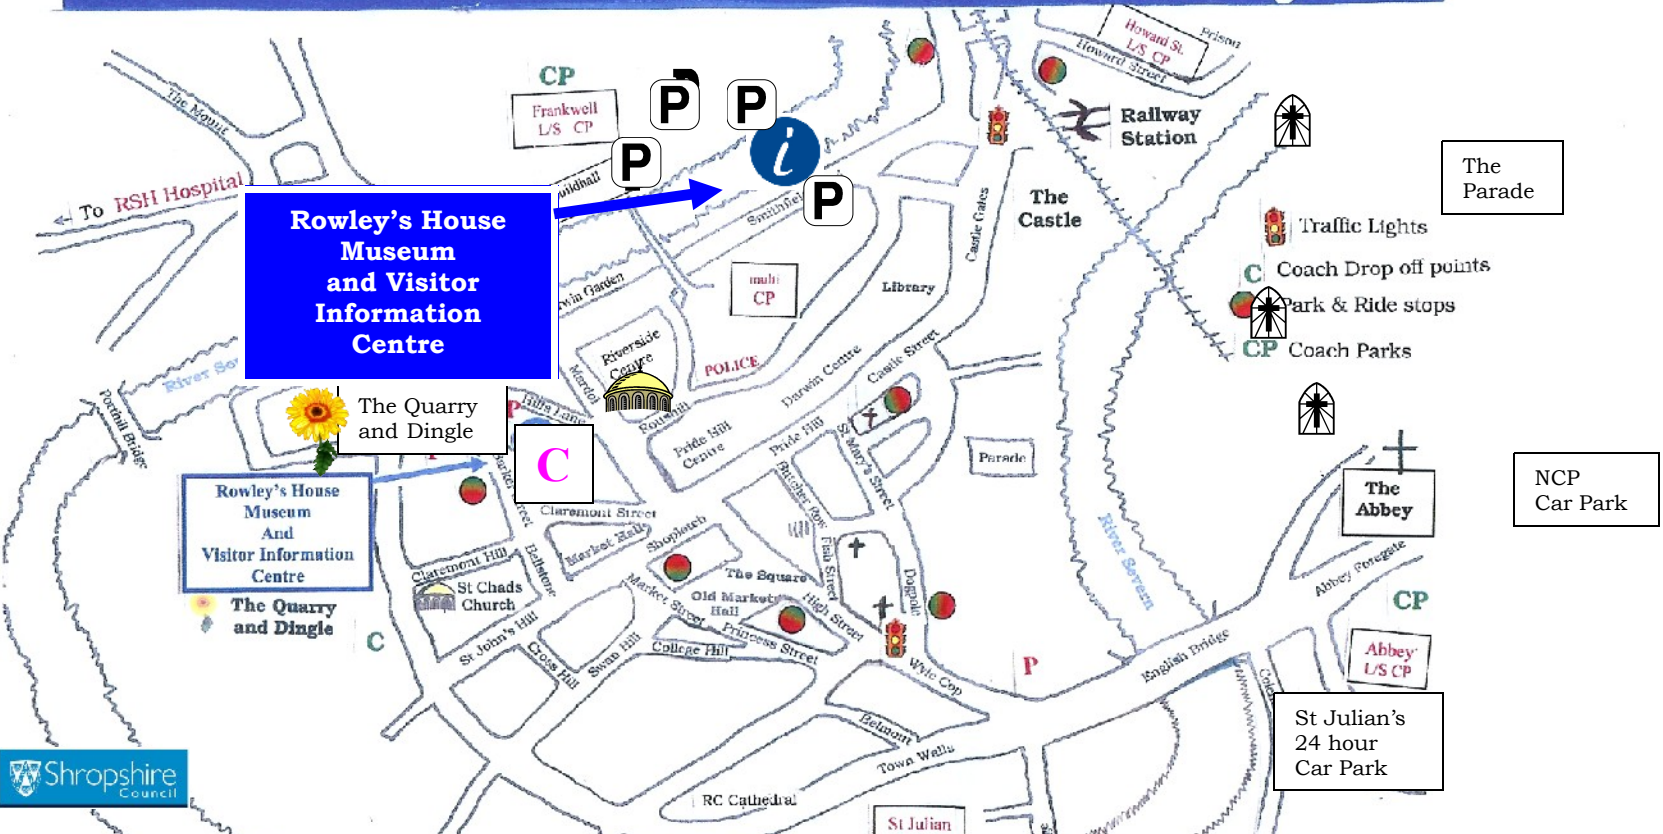

# Welcome to Shrewsbury

Darwin's Birthplace

Frankwell 24 hour Car Park CP

Howard St 24 hour Car Park

## Welcome to Shrewsbury

Multi Storey CP

	Traffic Lights	<b>K</b> <b>E</b> <b>Y</b>
	Coach Park	
	Park & Ride	
	Coach Drop Off	

The Parade

Shropshire Wildlife Trust  
The Abbey 24 hour Car Park CP

NCP Car Park

St Julian's 24 hour Car Park