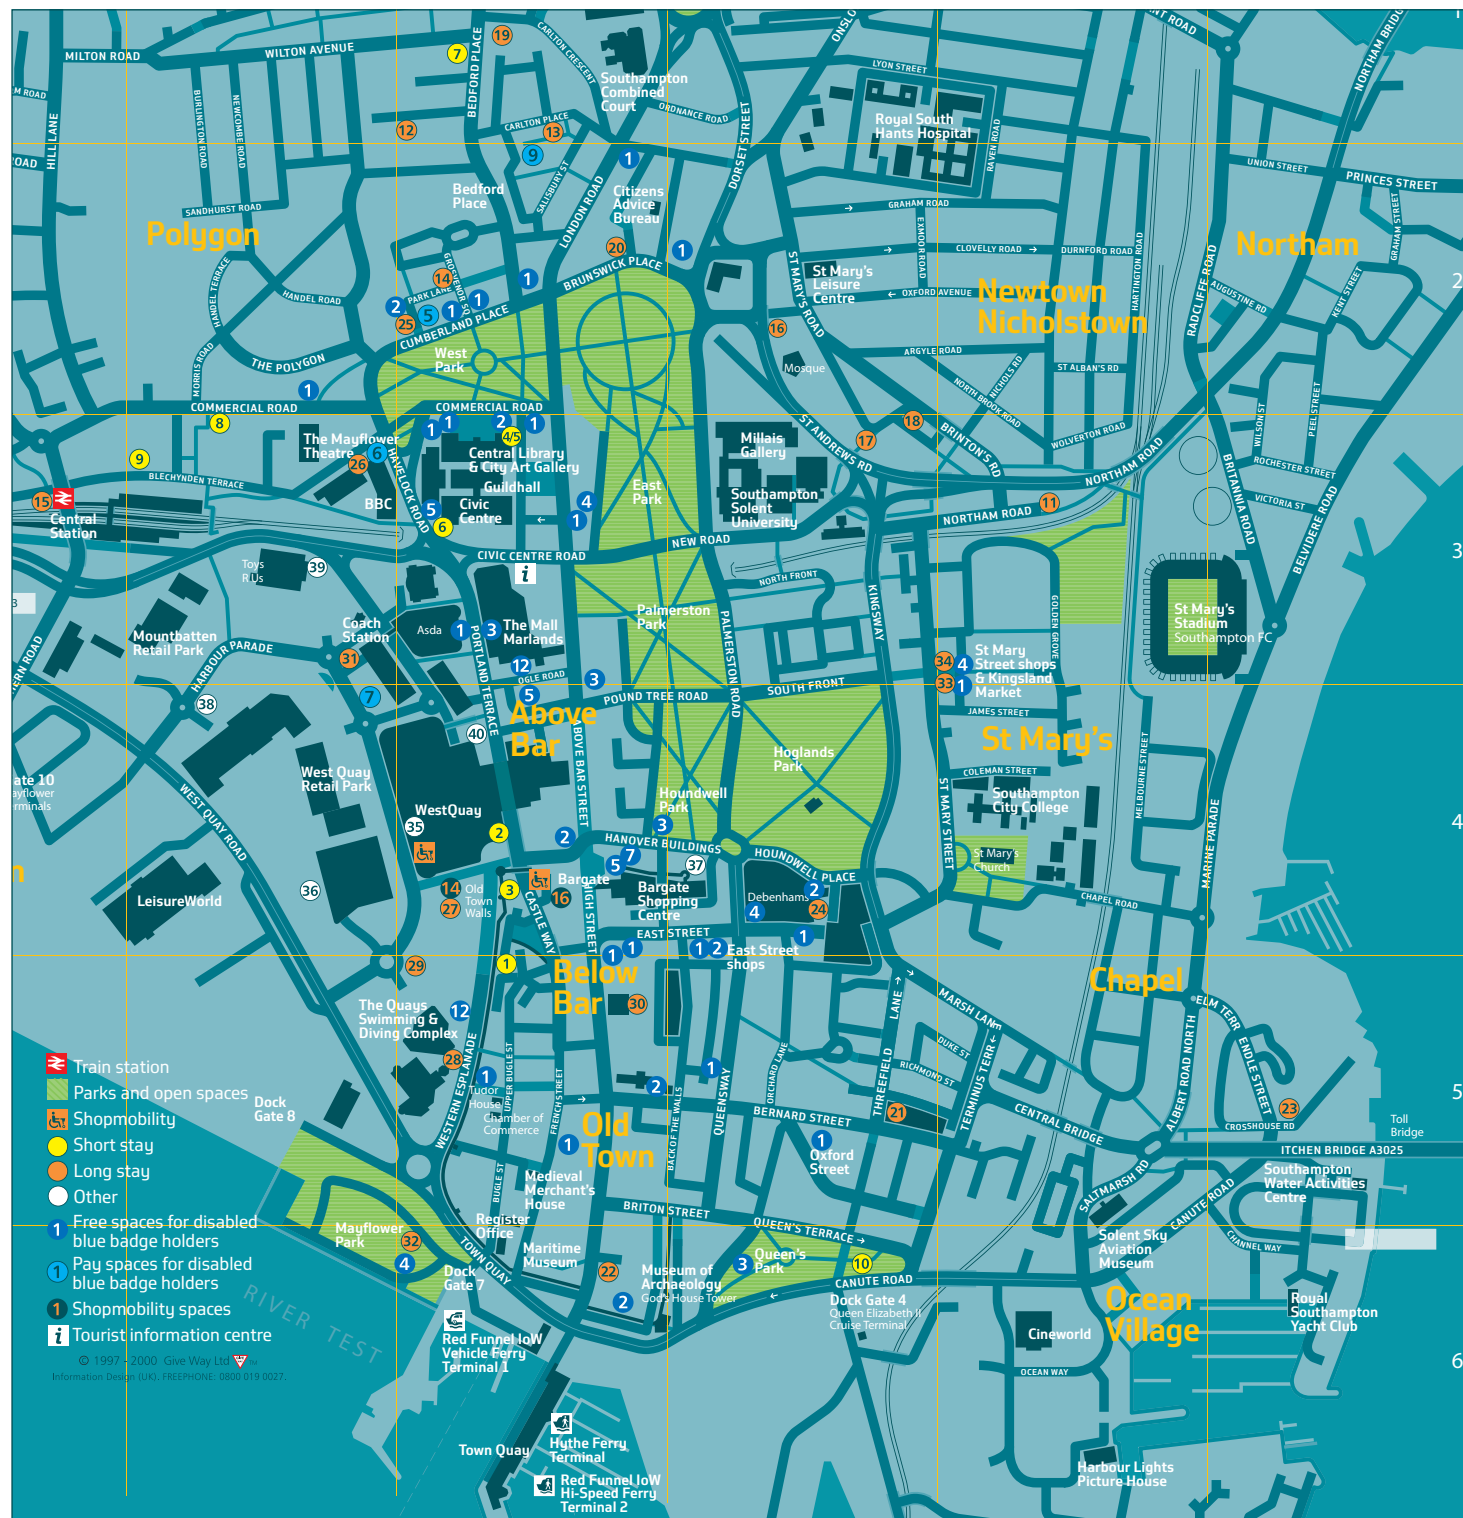

No	Location	Spaces	Height barrier Imperial/(m)	P&D POF	Additional information

Southampton City Council (Short stay)

1	Albion Place	51	No	P&D	
2	Bargate Street	17	No	-	Shopmobility only
3	Castle Way	76	No	P&D	
4	Guildhall F/C	26	No	P&D	
5	Guildhall	57	No	P&D	Restricted parking access M-F
6	Civic Centre	72	No	P&D	Restricted parking access M-F
7	Bedford Place	78	No	P&D	
8	Commercial Rd	11	No	P&D	
9	Wyndham Pl	24	No	P&D	
10	Queens Terrace	23	No	P&D	

Southampton City Council (Other)

11	Northam Road	24	No	P&D	ST
12	Amoy Street	56	No	P&D	ST
13	Salisbury Street	297	6'9"(2.06m)	POF	SC MSCP barrier controlled
14	Grosvenor Sq North	90	No	P&D	North side ST
15	Southbrook Road	113	6'9"(2.06m)	P&D	ST
16	Compton Walk	36	No	P&D	SC ST
17	Trinity Road	23	6'9"(2.06m)	P&D	SC ST
18	Six Dials	70	6'9"(2.06m)	P&D	SC ST
19	Handford Place	10	No	P&D	ST
20	Kings Park Road	76	No	P&D	ST
21	College Street	168	6'9"(2.06m)	P&D	ST
22	Gloucester Sq	90	No	P&D	ST
23	Crosshouse Hd	64	No	P&D	
24	Lime Street	217	7'0"(2.10m)	P&D	ST
25	Grosvenor Sq	532	6'4"(1.9m)	POF	SC MSCP barrier controlled ST (swipe)
26	West Park Rd	510	6'2"(1.88m)	P&D	SC restricted parking access M-F MSCP ST
27	The Quays Nth	135	No	P&D	
28	The Quays Sth	92	No	P&D	
29	Harbour Parade	63	No	P&D	ST
30	Eastgate Street	713	6'6"(1.95m)	POF	SC MSCP barrier controlled ST (swipe)
31	Marlands	810	6'6"(1.95m)	POF	SC MSCP barrier controlled
32	Mayflower Park	208	No	P&D	Closes at dusk
33	James Street	16	No	P&D	
34	Ascupart Street	30	No	P&D	

Other

No	Location	Spaces
35	West Quay Podium	1500
36	West Quay Multi-Storey	2500
37	Bargate Centre	220
38	West Quay Retail Park	693
39	Toys R Us	310
40	Portland Terrace	605

Key

- P&D pay and display
- POF pay on foot (exit)
- MSCP multi-storey car park
- SC secure car park award
- ST season tickets can be used in this car park