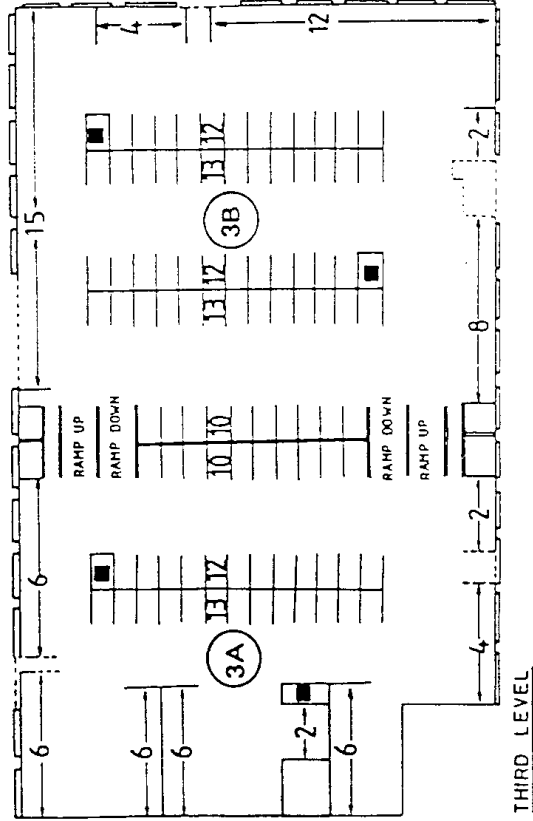

LOCATION PLAN

SHORT STAY CAR PARK 288 SPACES + 4 INV BAYS

Stafford Borough Council

BRIDGE STREET MULTI STOREY

Scale	Date	Drawn	Checked
	3.6.02		
Drawing No.			8

Site Officer, Riverside, Stafford, ST16 3AG. Tel: 221181

040 8444

CAR PARK LAYOUT

LOCATION PLAN

PERMIT HOLDERS & SEASON TICKETS. 174 SPACES

Stafford Borough Council		BRIDGE STREET MULTI STOREY	
Scale	Date 13.11.90	Drawn by	1
		Discm	
<small>Cons Officer, Riverside, Stafford, ST18 3AG, Tel 223181</small>			